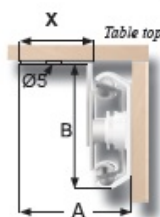

## Description:

Table Extension 9096/650, F/Folded Top, Opening 425mm, BZP, Open Length:650mm, Closed Length:650mm, Wing:220mm

## Item number:

24.04.020-0

Units	Box	Carton	HS Code	Barcode
Pair	15	15	8302420090	
				5704866088381

In mm	»9096« For Folded Table Tops			
Opening (O)	375	425	425	475
Total Length (T)	600	650	750	700
Wing Size (W)	220	220	320	220
Slide Width (A)	41	41	41	41
Slide Height (B)	40	40	40	40
Wing Width (X)	21	21	21	21
Load Capacity	60 kg.	60 kg.	60 kg.	60 kg.
Item No.:	24.04.010	24.04.020	24.04.030	24.04.040